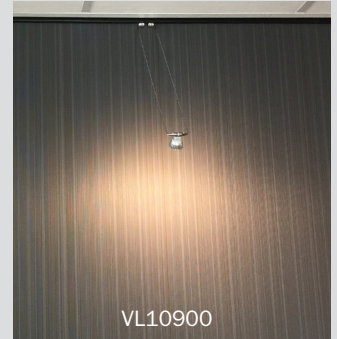

STAS
picture hanging systems

STAS Led spots

STAS Led spots

The new STAS Led spots are available in 2 types: the 27° spot produces a narrow beam of light suited to lighting small paintings. The 95° spot brings forth a beam that can illuminate large artworks.

The STAS led spots are 3,5 Watt spots with an output equivalent to 20 Watts. The warm white light creates a chic atmosphere and goes with every interior style.

SPECIFICATIONS	
Article number	VL10200
Lamp type	LED
Glas style	clear
Housing style	MR11
Lamp cap	GU4
Power	3,5W
Voltage	12V
Wattage equivalent	20W
Light colour	warm white
Light intensity	200 lm
Colour temperature	2700K
Lifespan	40.000 hour
UV stopper	yes
Angle	27°
Dimmable	no
Energy label	A+
Warranty	1 year

SPECIFICATIONS	
Article number	VL10900
Lamp type	LED
Glas style	clear
Housing style	MR11
Lamp cap	GU4
Power	3,5W
Voltage	12V
Wattage equivalent	20W
Light colour	warm white
Light intensity	200 lm
Colour temperature	2700K
Lifespan	40.000 hour
UV stopper	yes
Angle	95°
Dimmable	no
Energy label	A+
Warranty	1 year

The new led spots are applicable to all STAS fixtures:

- VA30365 Fixture 'sirius' chrome 40 cm
- VA30465 Fixture 'sirius' chrome 50 cm
- VA30665 Fixture 'sirius' chrome 65 cm
- VA30770 Fixture 'signo' chrome 70 cm
- VA10500 Fixture 'classic' white 50 cm
- VA10700 Fixture 'classic' white 70 cm
- VA30500 Fixture 'classic' chrome 50 cm
- VA30700 Fixture 'classic' chrome 70 cm