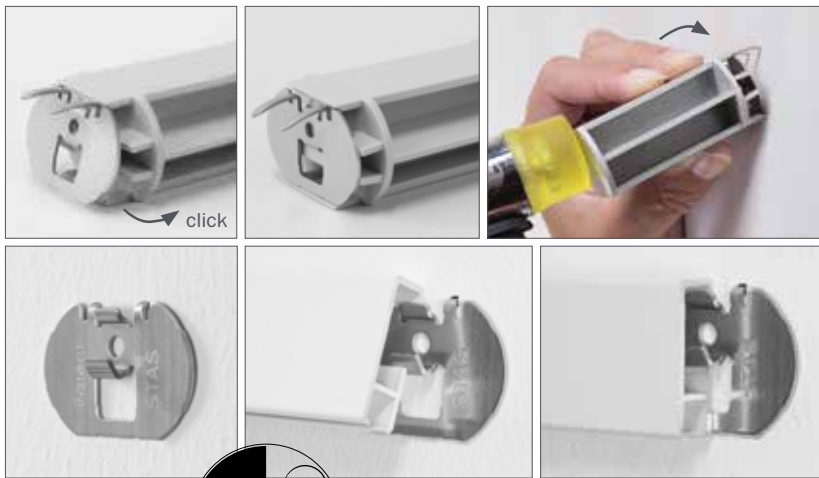

NEW

STAS drywallXpress

no stress with the STAS drywallXpress

With the STAS drywallXpress you can mount a picture hanging system on a plaster wall in no time. No need to pick up that drill because you don't have to drill to assemble this system. The STAS drywallXpress is a complete picture hanging system that consists of clips, rail and an auxiliary tool. With the help of the enclosed tool and a hit with a hammer you can easily push the metal clips into your plaster wall. Click the rail onto the clips and combine this picture hanging system with the STAS cords with cobra.

STAS drywallXpress: the easiest picture hanging system in the world!

Features

Dimensions	rail: 8.2 x 25 mm clip: 23 x 35 x 18 mm
Colour	rail: white, alu clip: RVS
Material	rail: aluminium clip: RVS
Installation	wall mounting, not adjoining to ceiling
Weight capacity	20 kg/m
Warranty	5 years

For matching hooks and cords, see next page.

Parts

STAS cliprail white
RC10315 150 cm
RC10320 200 cm
RC10330 300 cm

STAS cliprail alu
RC30115 150 cm
RC30120 200 cm
RC30130 300 cm

STAS cliprail end cap white
RD10300