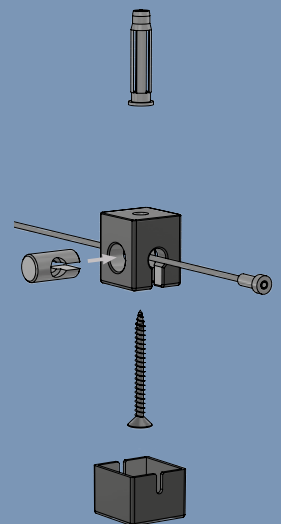

STAS qubic & qubic pro

Flexible in all directions

wall mounting STAS qubic

wall mounting STAS qubic pro

ceiling mounting STAS qubic

wall mounting STAS qubic pro

The STAS qubic is a compact and square hanging system. Do not underestimate the STAS qubic by its size, because that is exactly what's so convenient about this hanging system.

The STAS qubic is suitable for one hanging point and can be easily installed in the more difficult places. Think of a stairwell, a slanted ceiling or for example a pillar in a church.

The STAS qubic can be mounted in many different ways and therefore the cords can also be hooked in many possible ways. The versatility of the STAS qubic makes it an indispensable hanging system for difficult places.

For the heavier objects there is the STAS qubic pro. It can be mounted on the wall or on the ceiling with 2 screws, and can carry up to 20 kg. For the heavier objects there is the STAS qubic pro. It can be mounted on the wall or on the ceiling with 2 screws, and can carry up to 20 kg.

Parts

STAS qubic
TCS1000

STAS screw sunk
head alu qubic
SJ30200

STAS qubic pro
TCS1010

STAS screw alu flush
head qubic pro
SJ30100

STAS qubic
endcap black
TCS9002

STAS plug
SR50700

STAS qubic & qubic pro hooks and cords