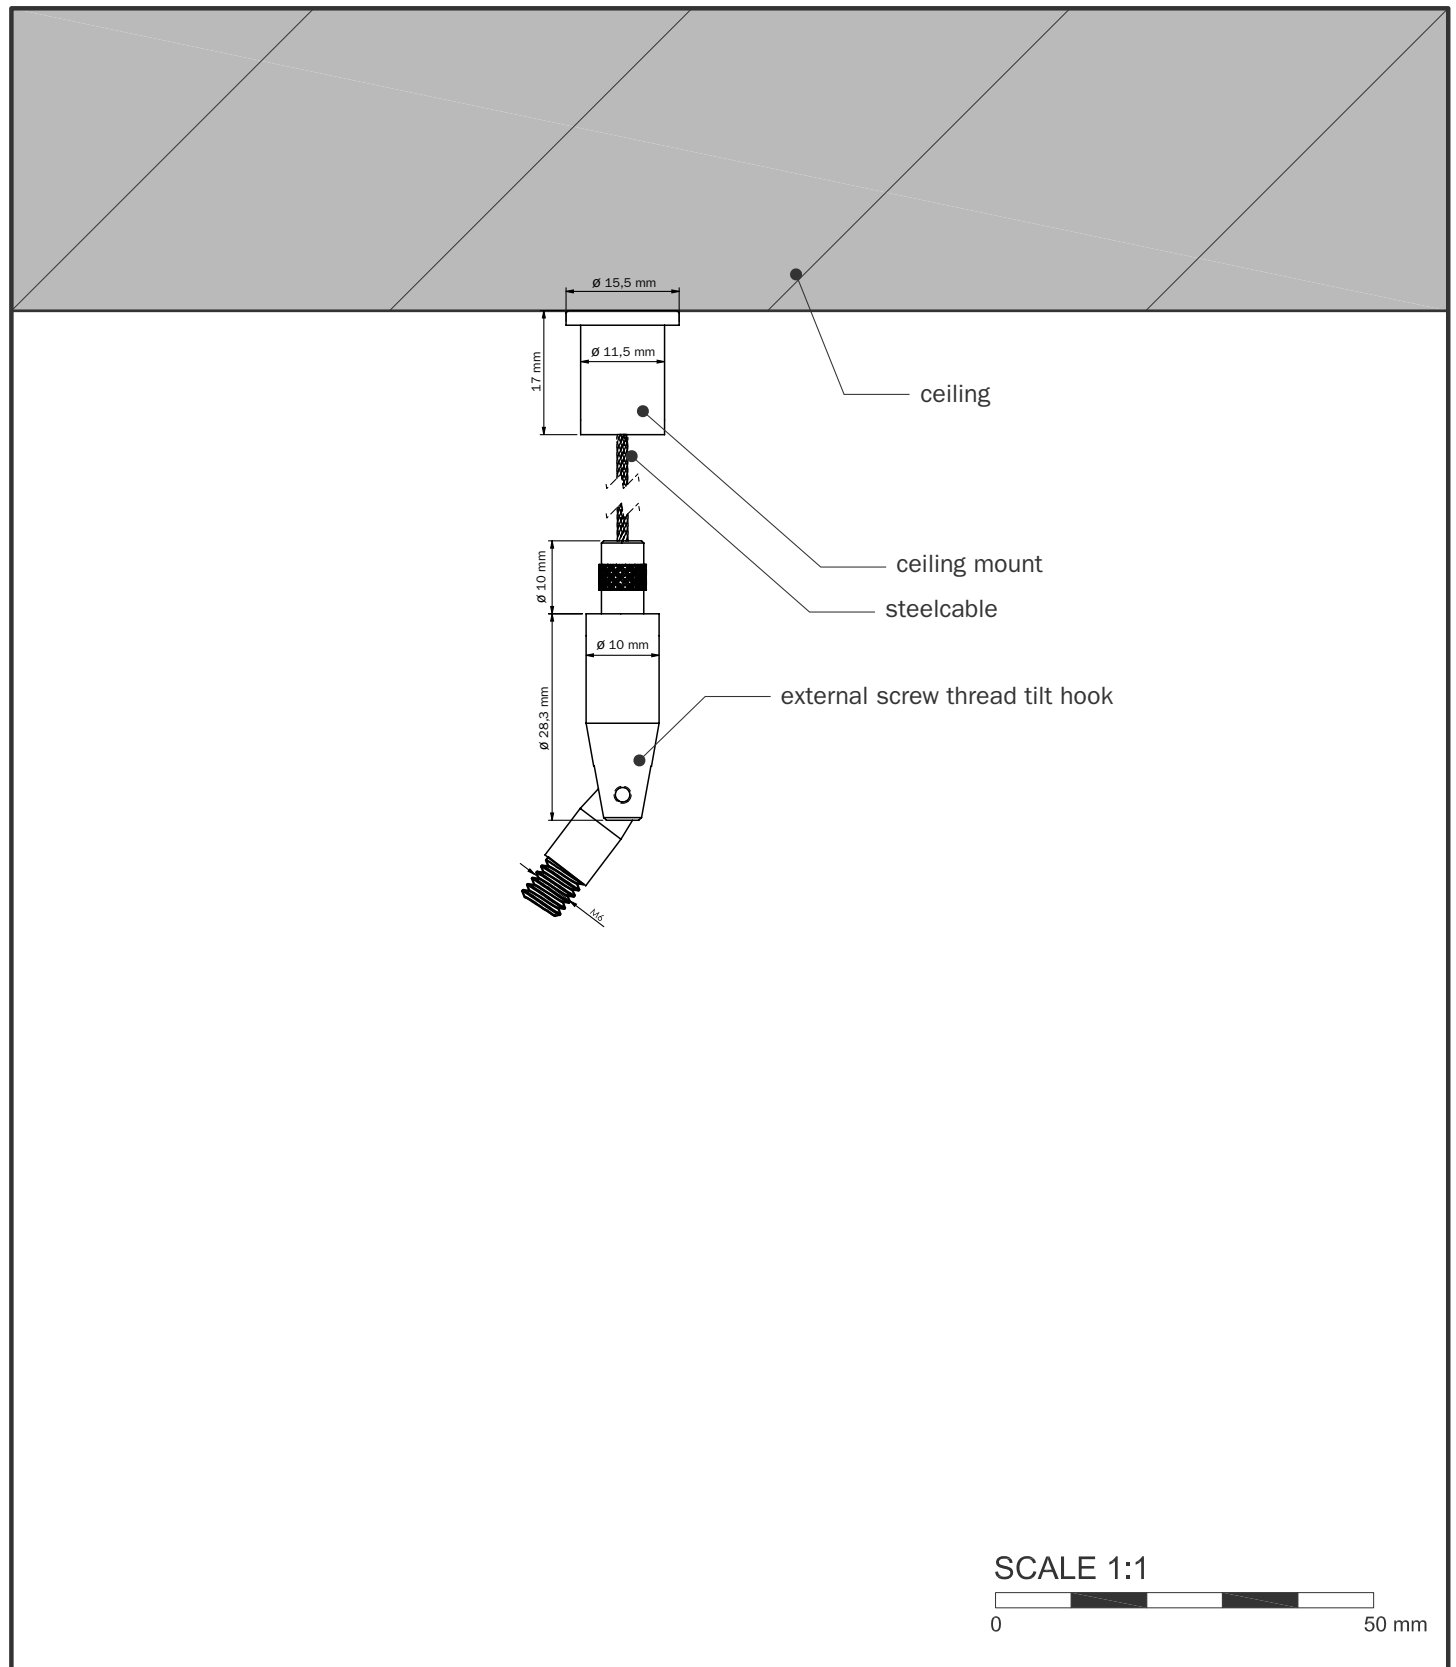

STAS suspension set with external M6 screw thread tilt hook

Features:

- For lighting and other objects that require a tilt
- External M6 threaded tilt hook
- Fast ceiling mount with screw
- Adjustable in height
- With safety lock
- 1.5 mm steel cable
- 2 meter cable length
- Weight capacity: max. 25 kg