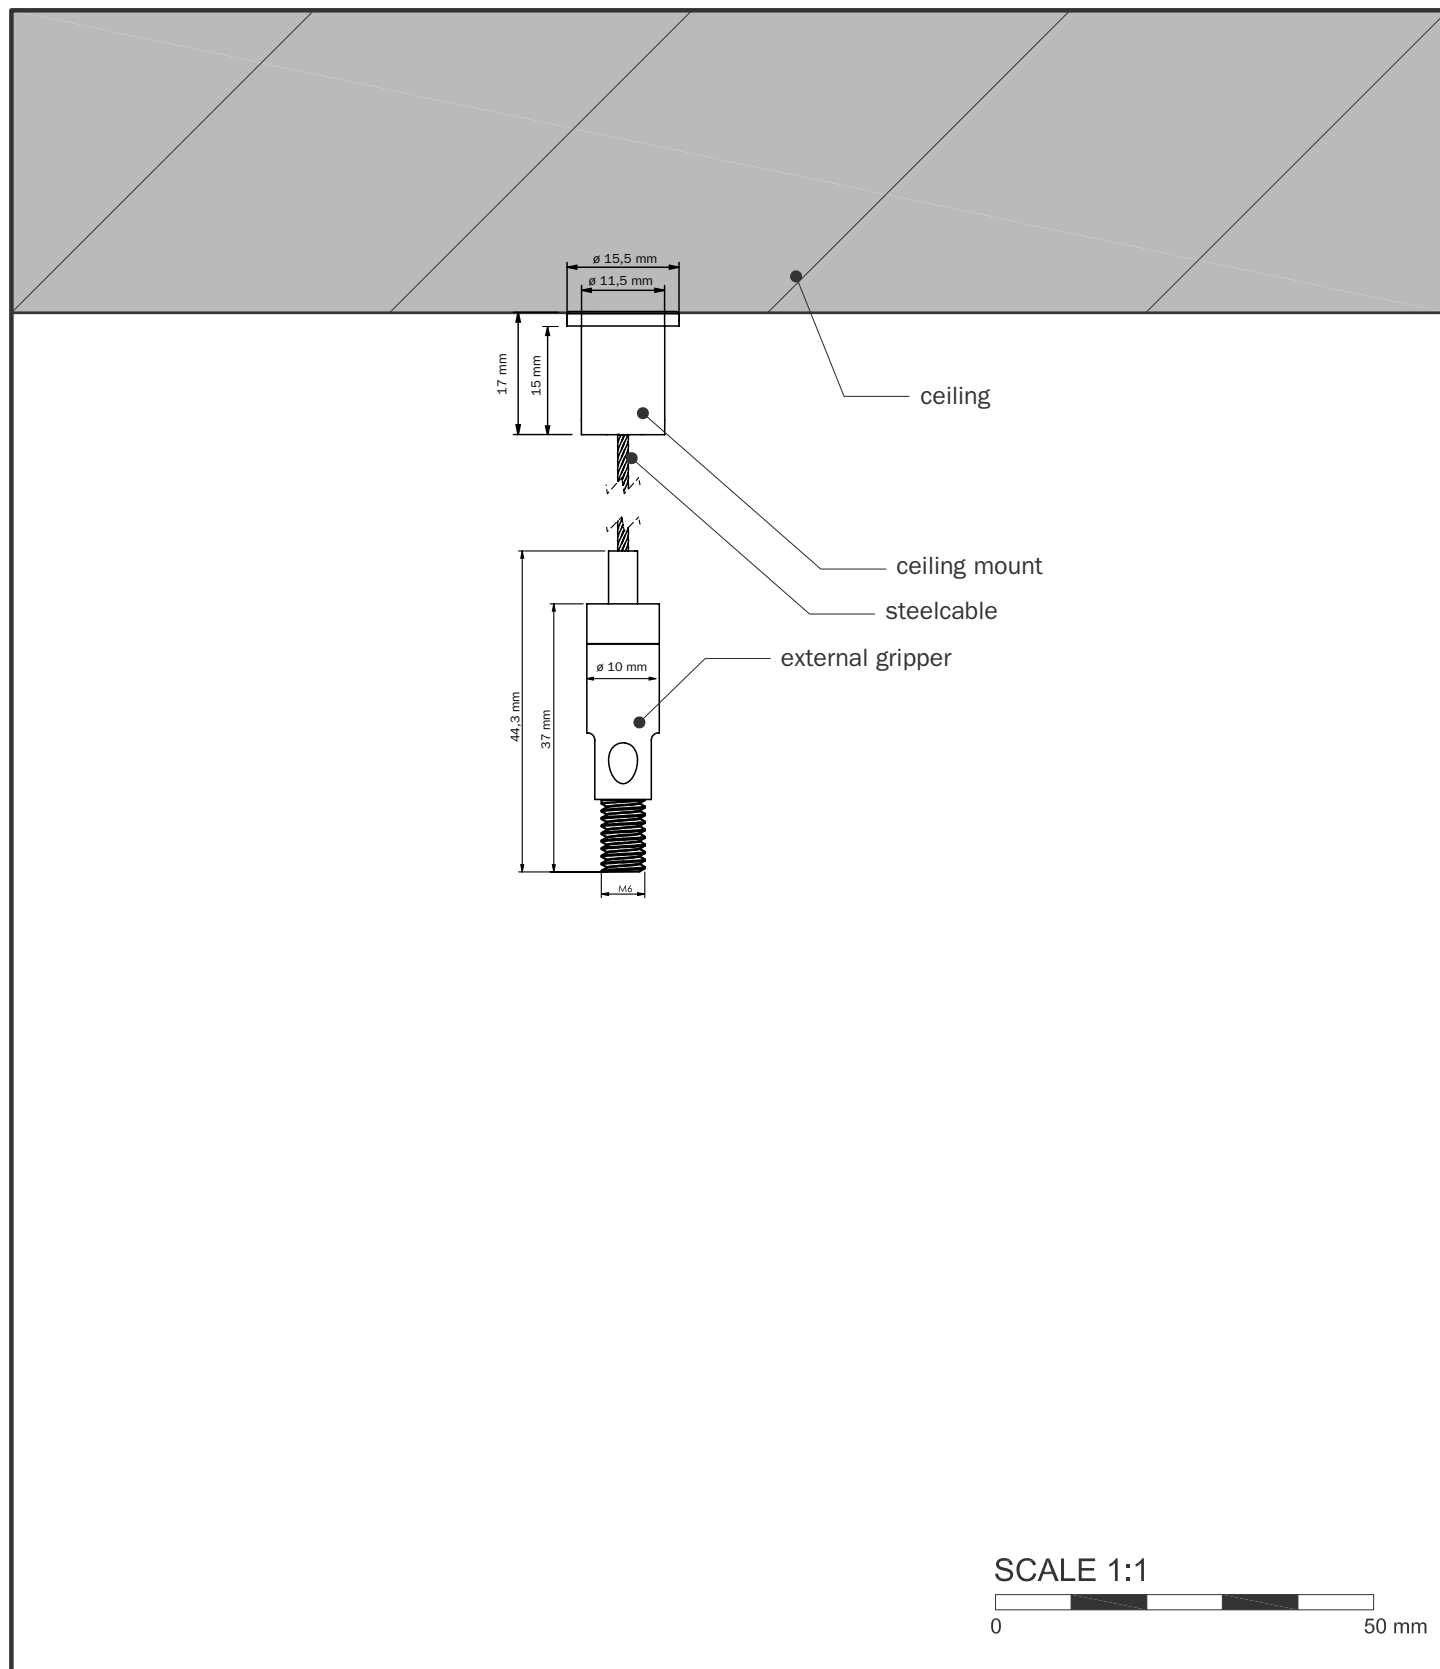

STAS suspension set with external M6 gripper

Features:

- For lighting and other objects
- External M6 gripper
- Fast ceiling mount with screw
- Adjustable in height
- 1.5 mm steel cable
- 2 meter cable length
- Weight capacity: max. 25 kg