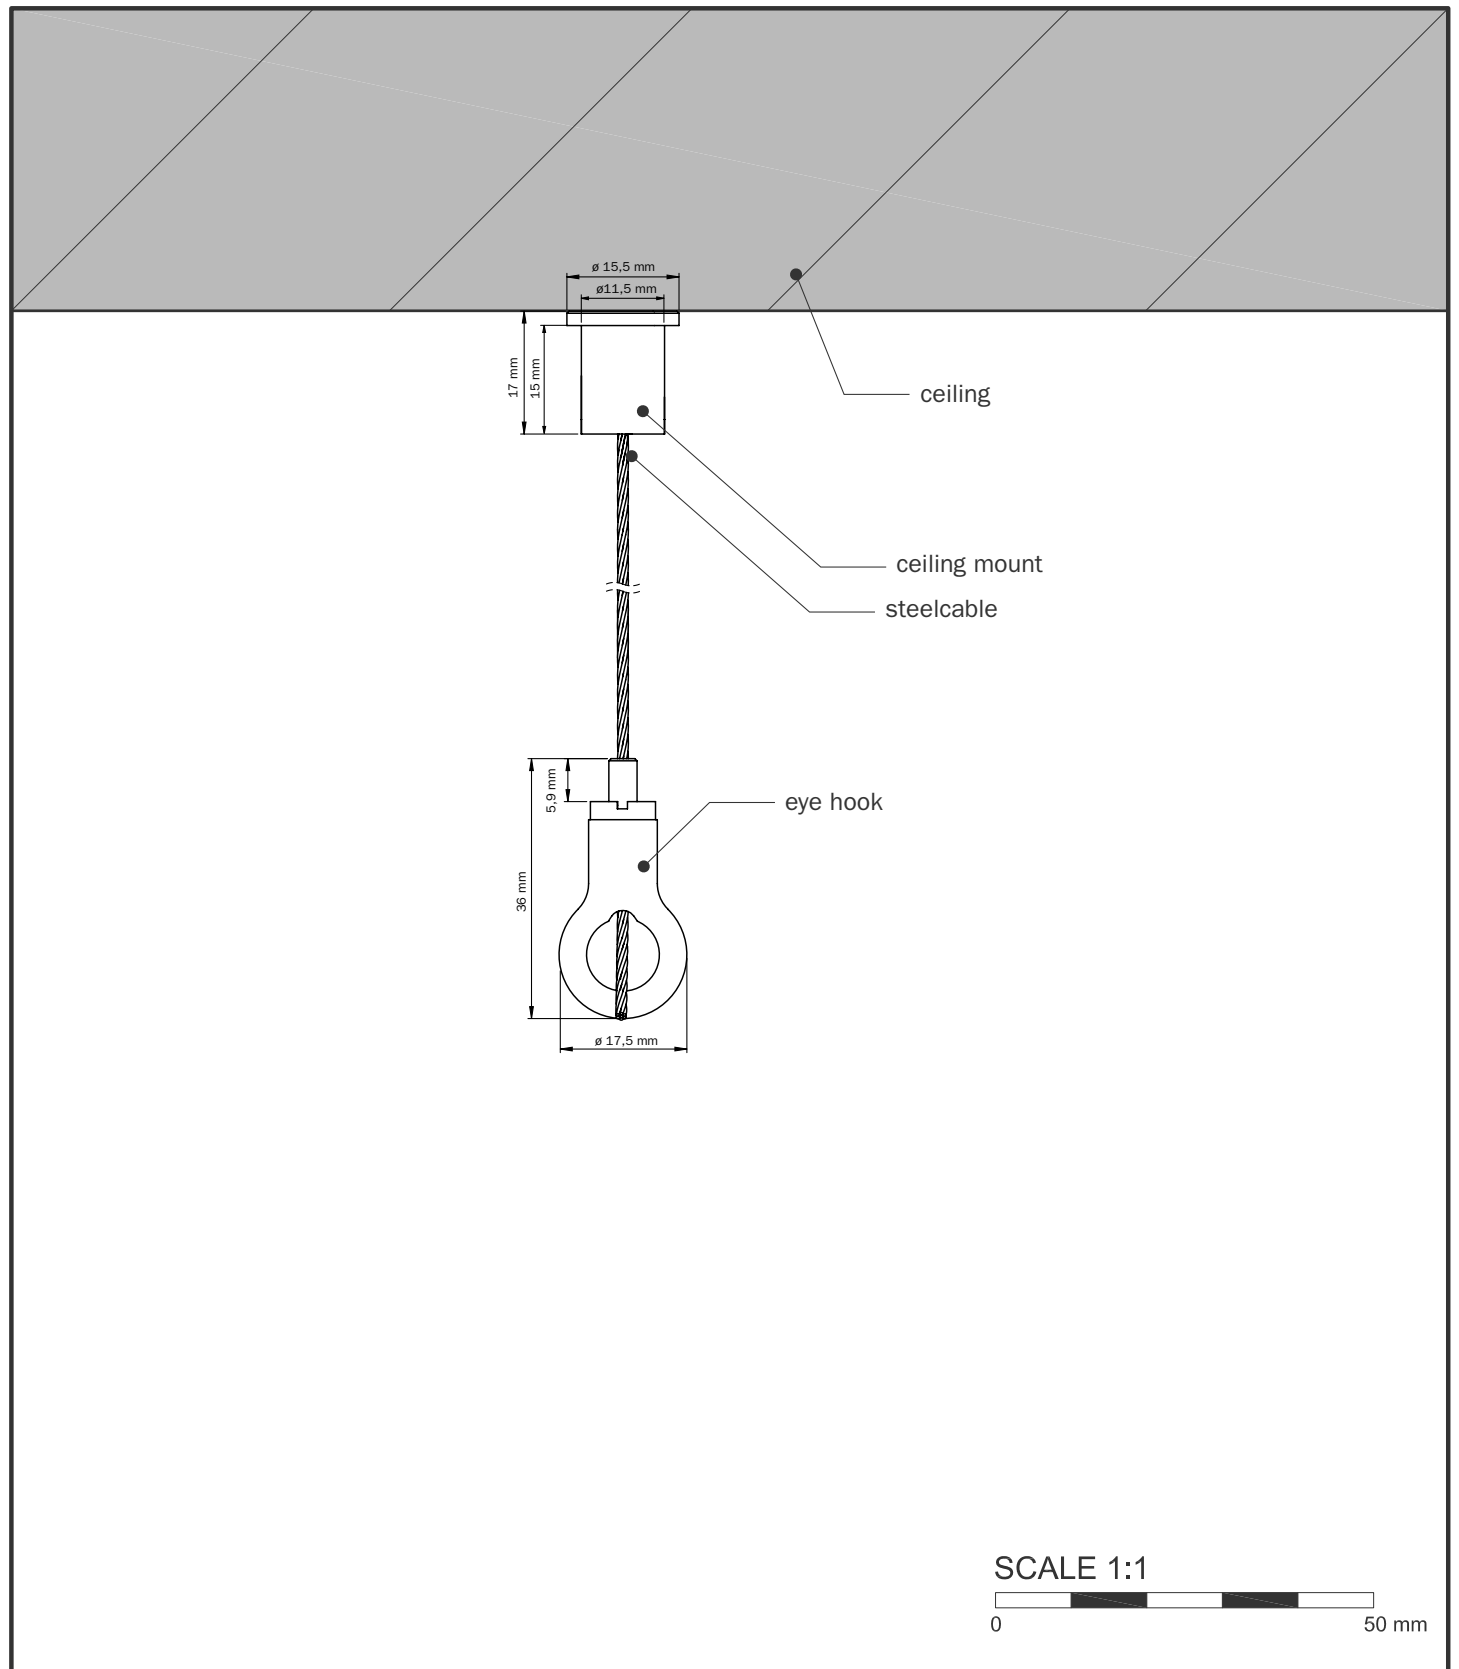

STAS suspension set with eye hook

Features:

- For lighting, panels, advertising and other objects
- Closed eye hook
- Fast ceiling mount with screw
- Adjustable in height
- Can also be used horizontally
- 1.5 mm steel cable
- 2 meter cable length
- Weight capacity: max. 25 kg