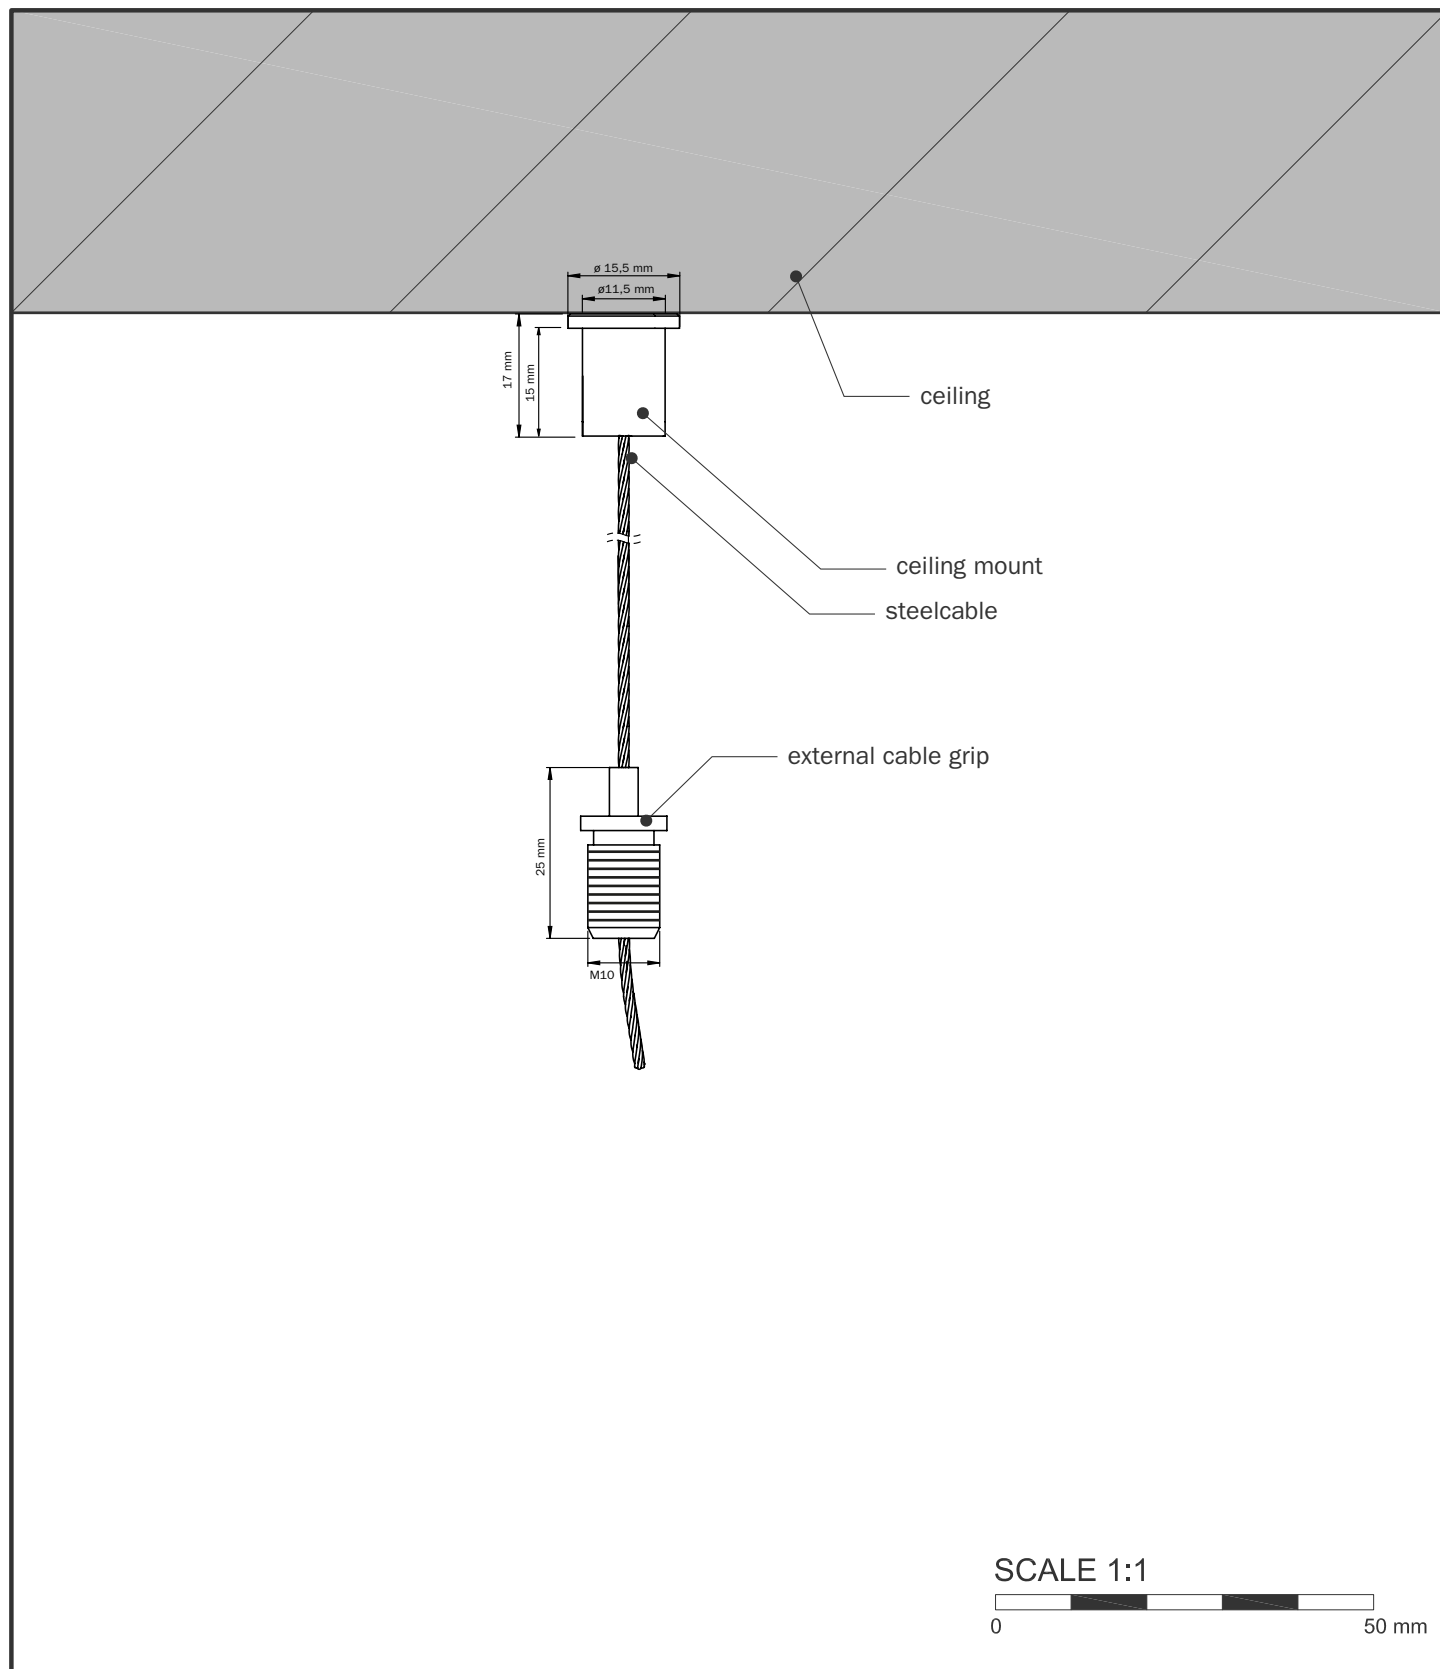

STAS suspension set with external M10 cable grip

Features:

- For lighting, shelves and other objects
- External M10 cable grip
- Fast ceiling mount with screw
- Adjustable in height
- 1.5 mm steel cable
- 2 meter cable length
- Weight capacity: max. 25 kg