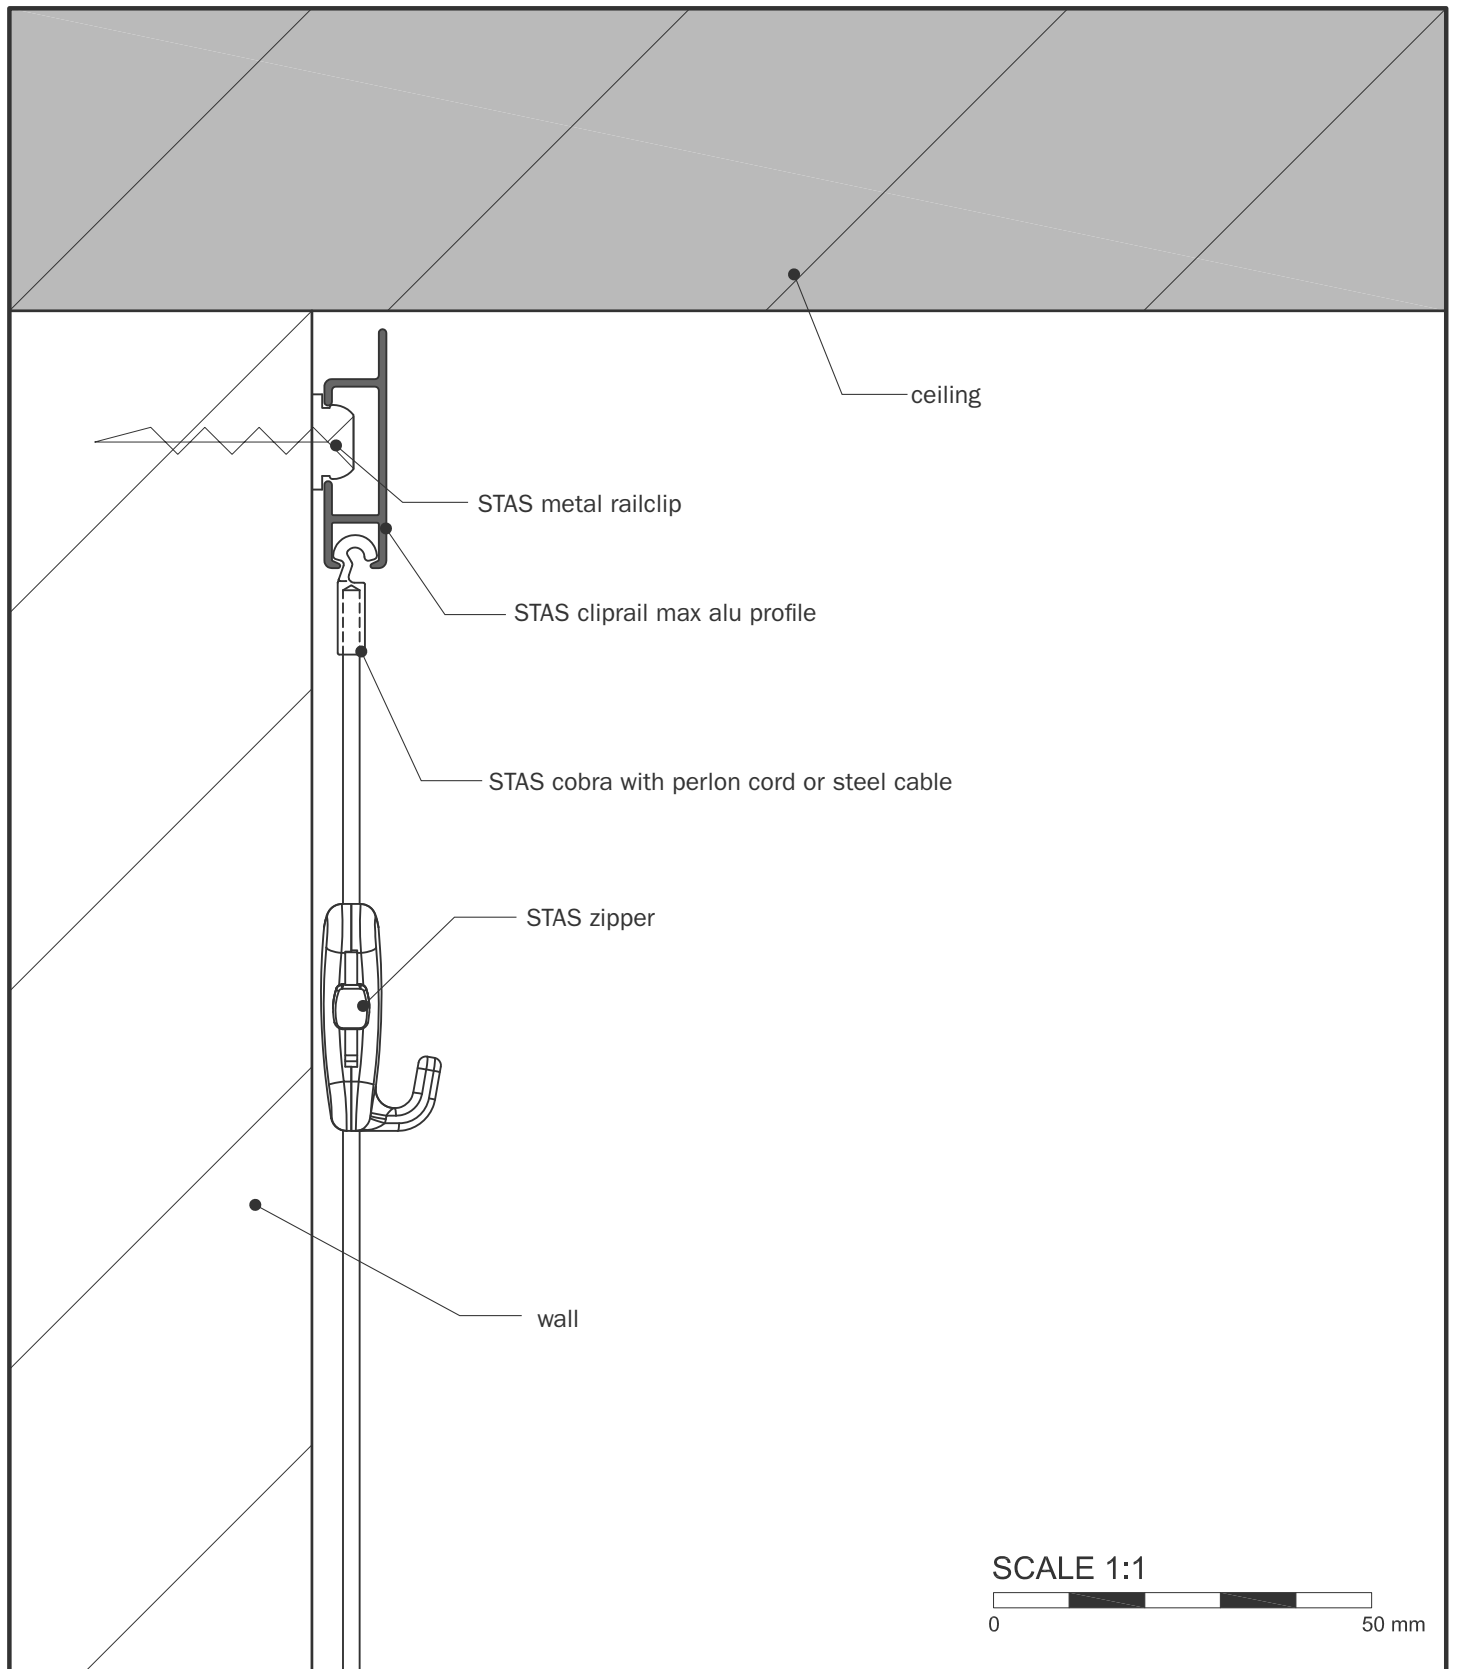

# STAS cliprail max picture hanging systems

#### Features:

- aluminium rail
- dimensions 8,2 x 31,6 mm
- capable of carrying loads up to 25 kg per meter

#### options:

- hooks and cords are available in various lengths, transparent or steel cable
- standard colour rail; RAL 9016 (white) or natural aluminium, other colours and finishing on request
- butts up to the ceiling to create a neat joint