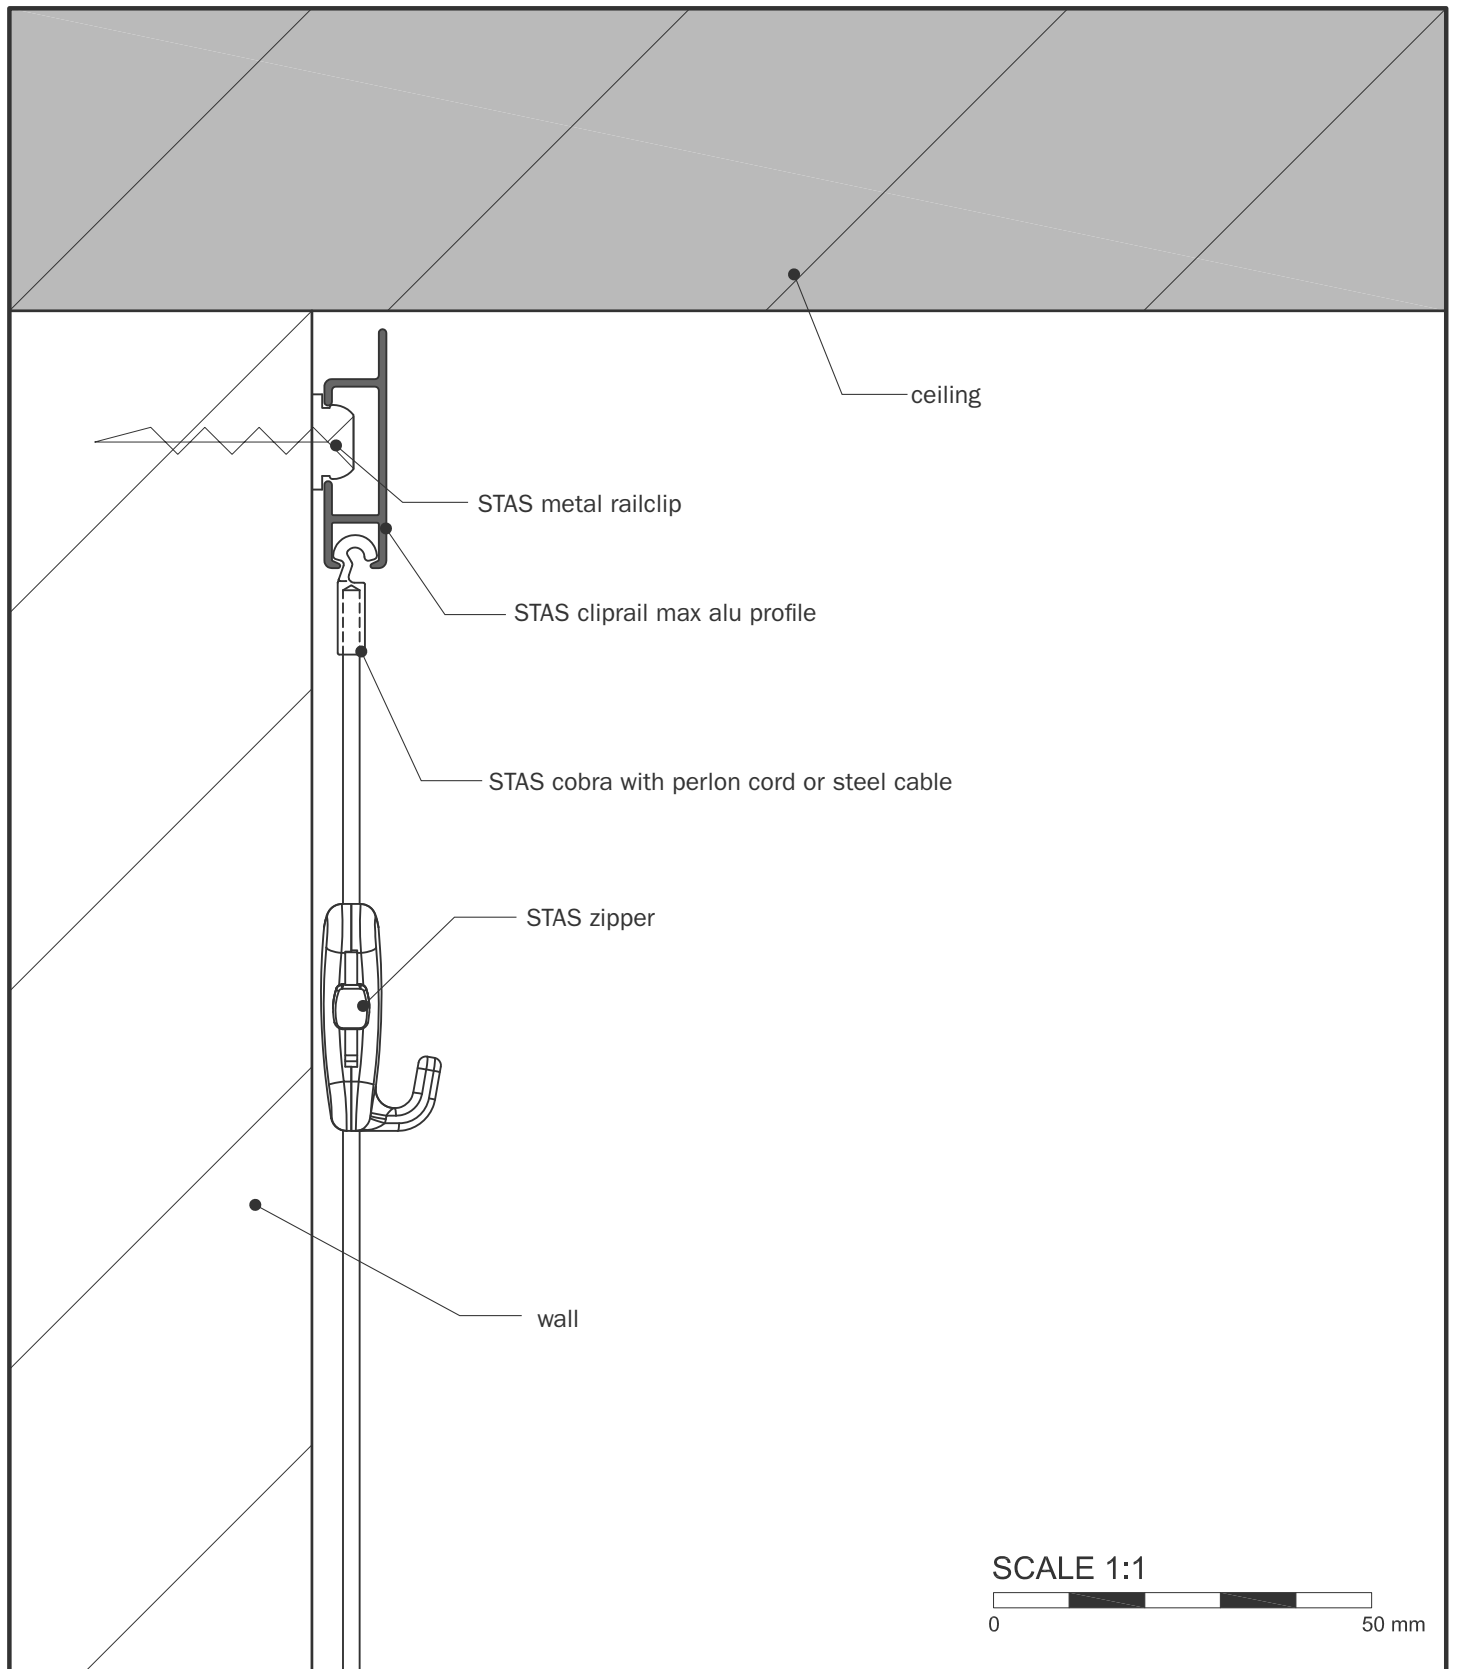

# STAS cliprail max picture hanging systems

#### Features:

- aluminium rail
- dimensions 8,2 x 31,6 mm
- capable of carrying loads up to 25 kg per meter

#### options:

- hooks and cords are available in various lengths, transparent or steel cable
- standard colour rail; RAL 9010 (white) or natural aluminium, other colours and finishing on request
- butts up to the ceiling to create a neat joint