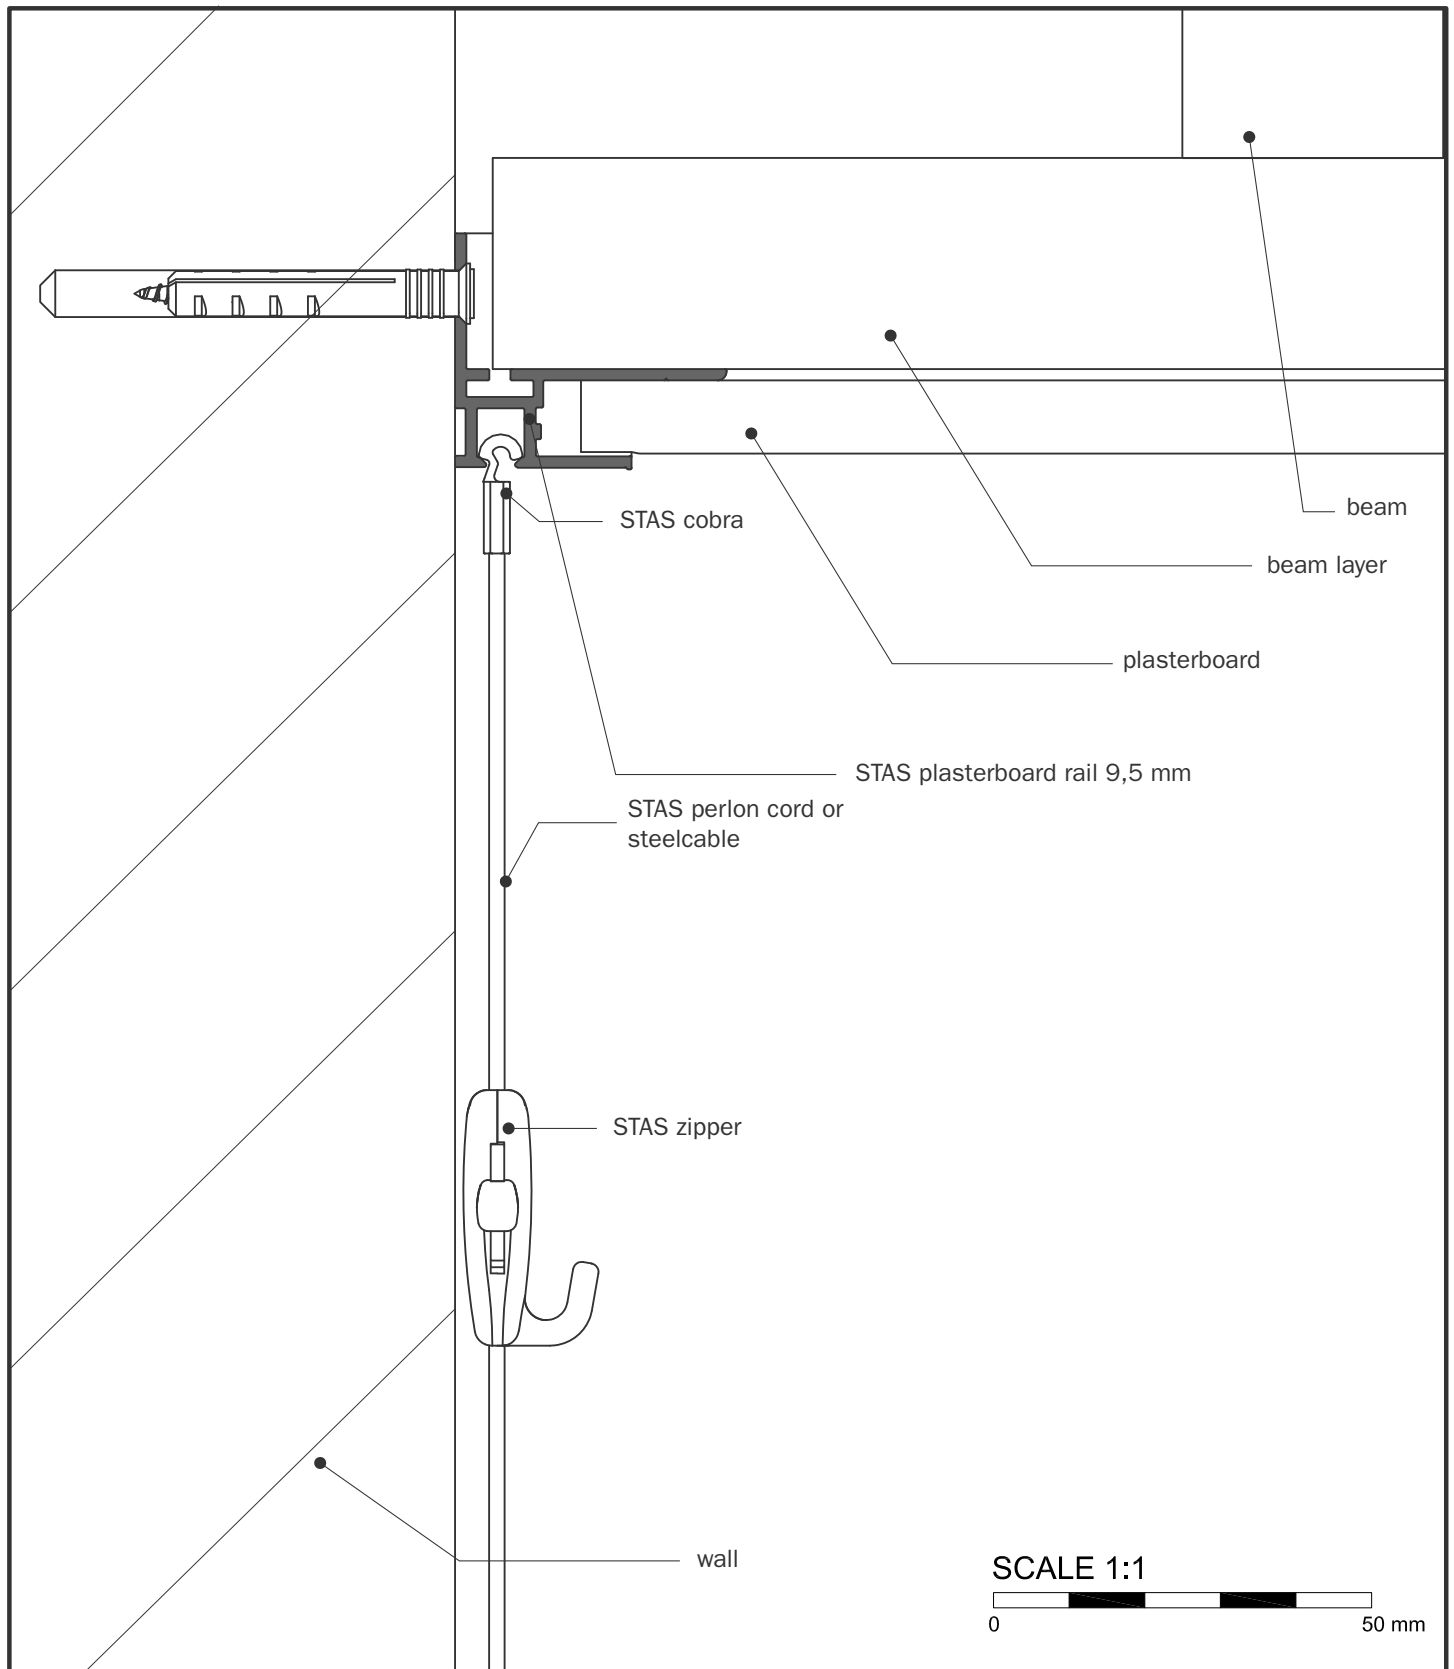

STAS plasterboard rail 9,5 mm picture hanging systems

Features:

- aluminium
- dimensions 9,5 mm rail: 31,3 x 36 mm
- capable of carrying loads up to 25 kg per meter

options:

- hooks and cords are available in various lengths, transparent or steel cable