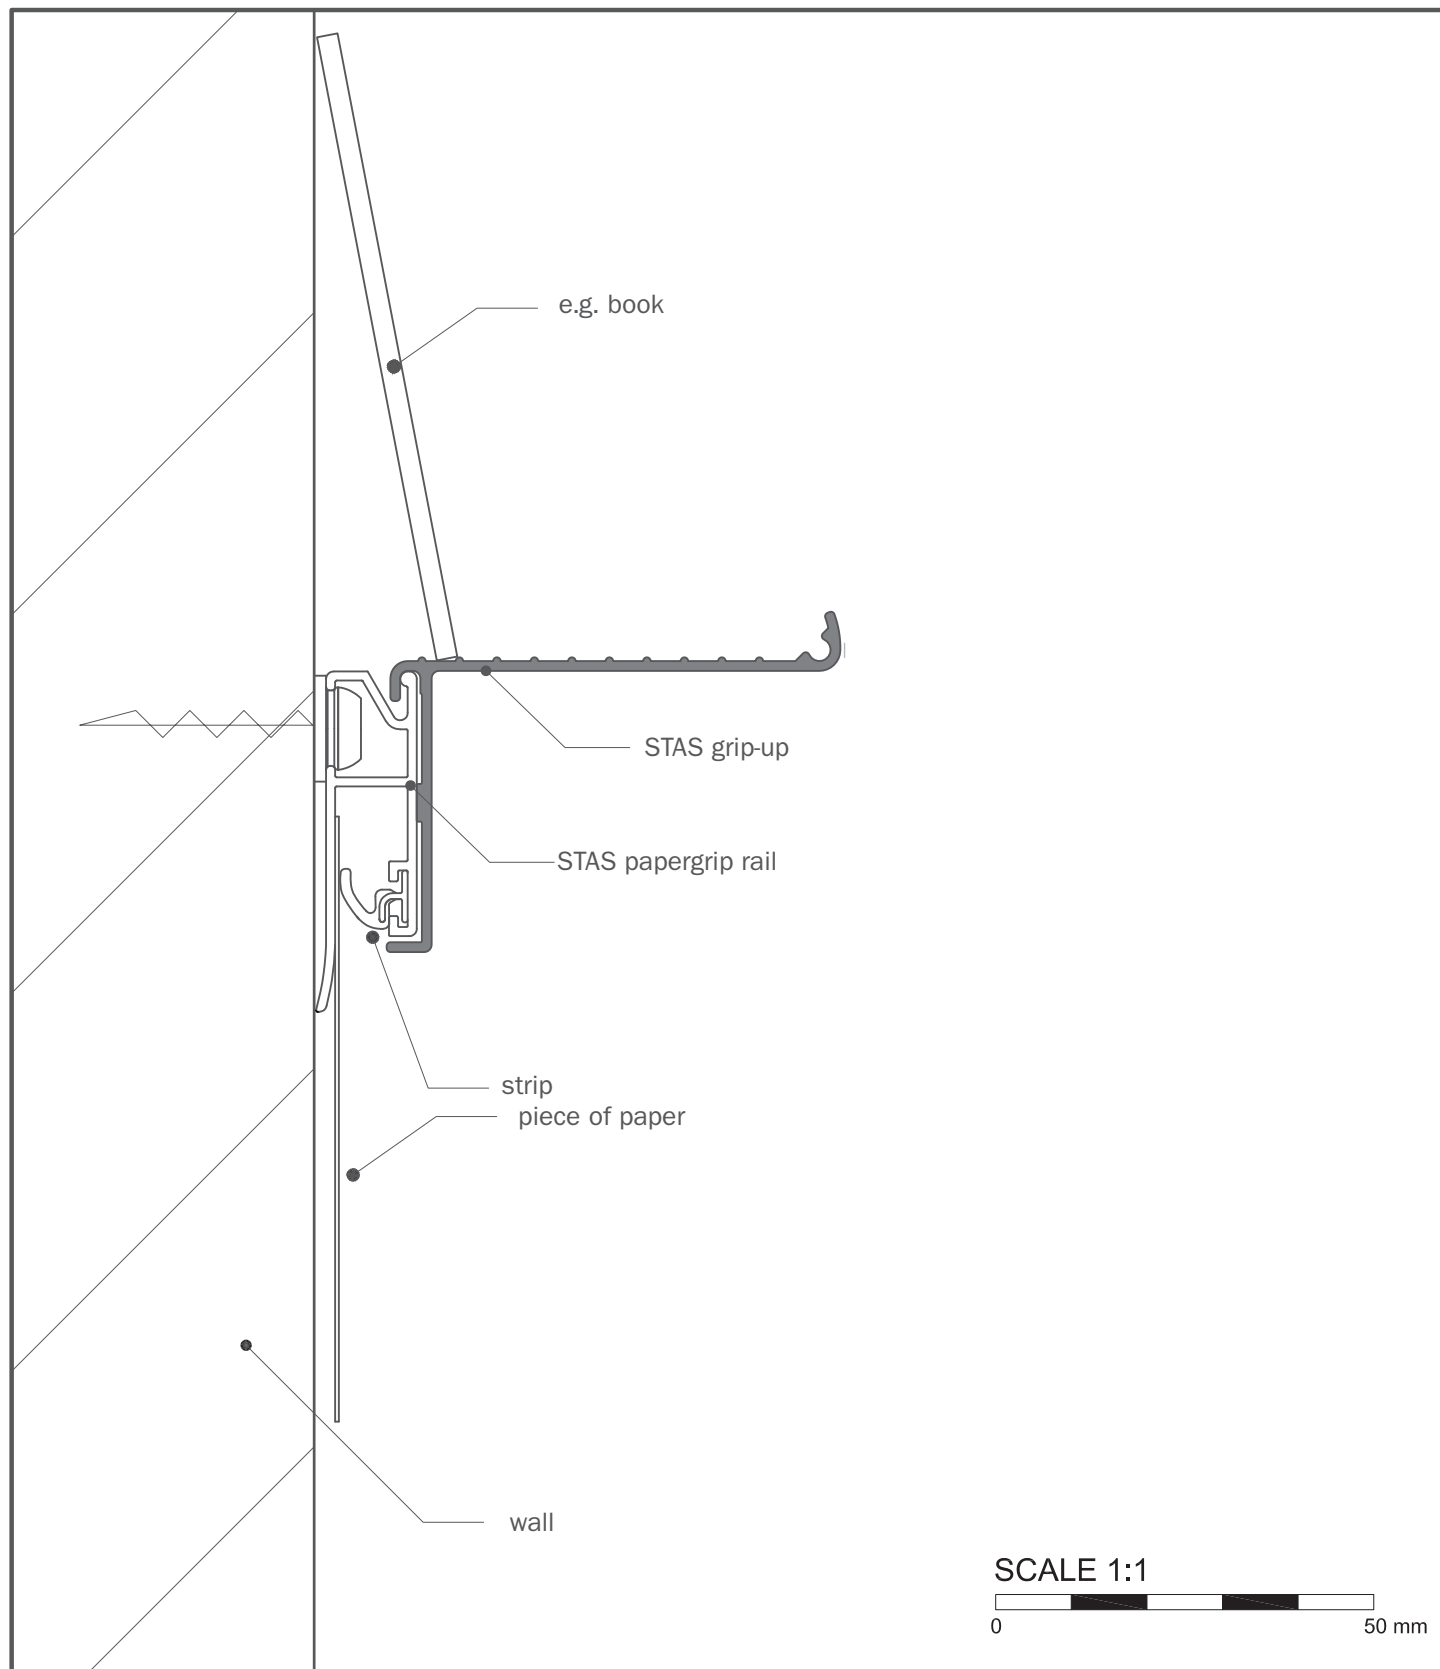

STAS grip-up on papergrip picture hanging systems

SCALE 1:1

0 50 mm

Features:

- aluminium rail
- dimensions 45 x 60 mm
- length: 50, 100, 150 or 200 cm
- capable of carrying loads up to 2 kg per meter
- colours: white, alu texture (with matching endcaps)