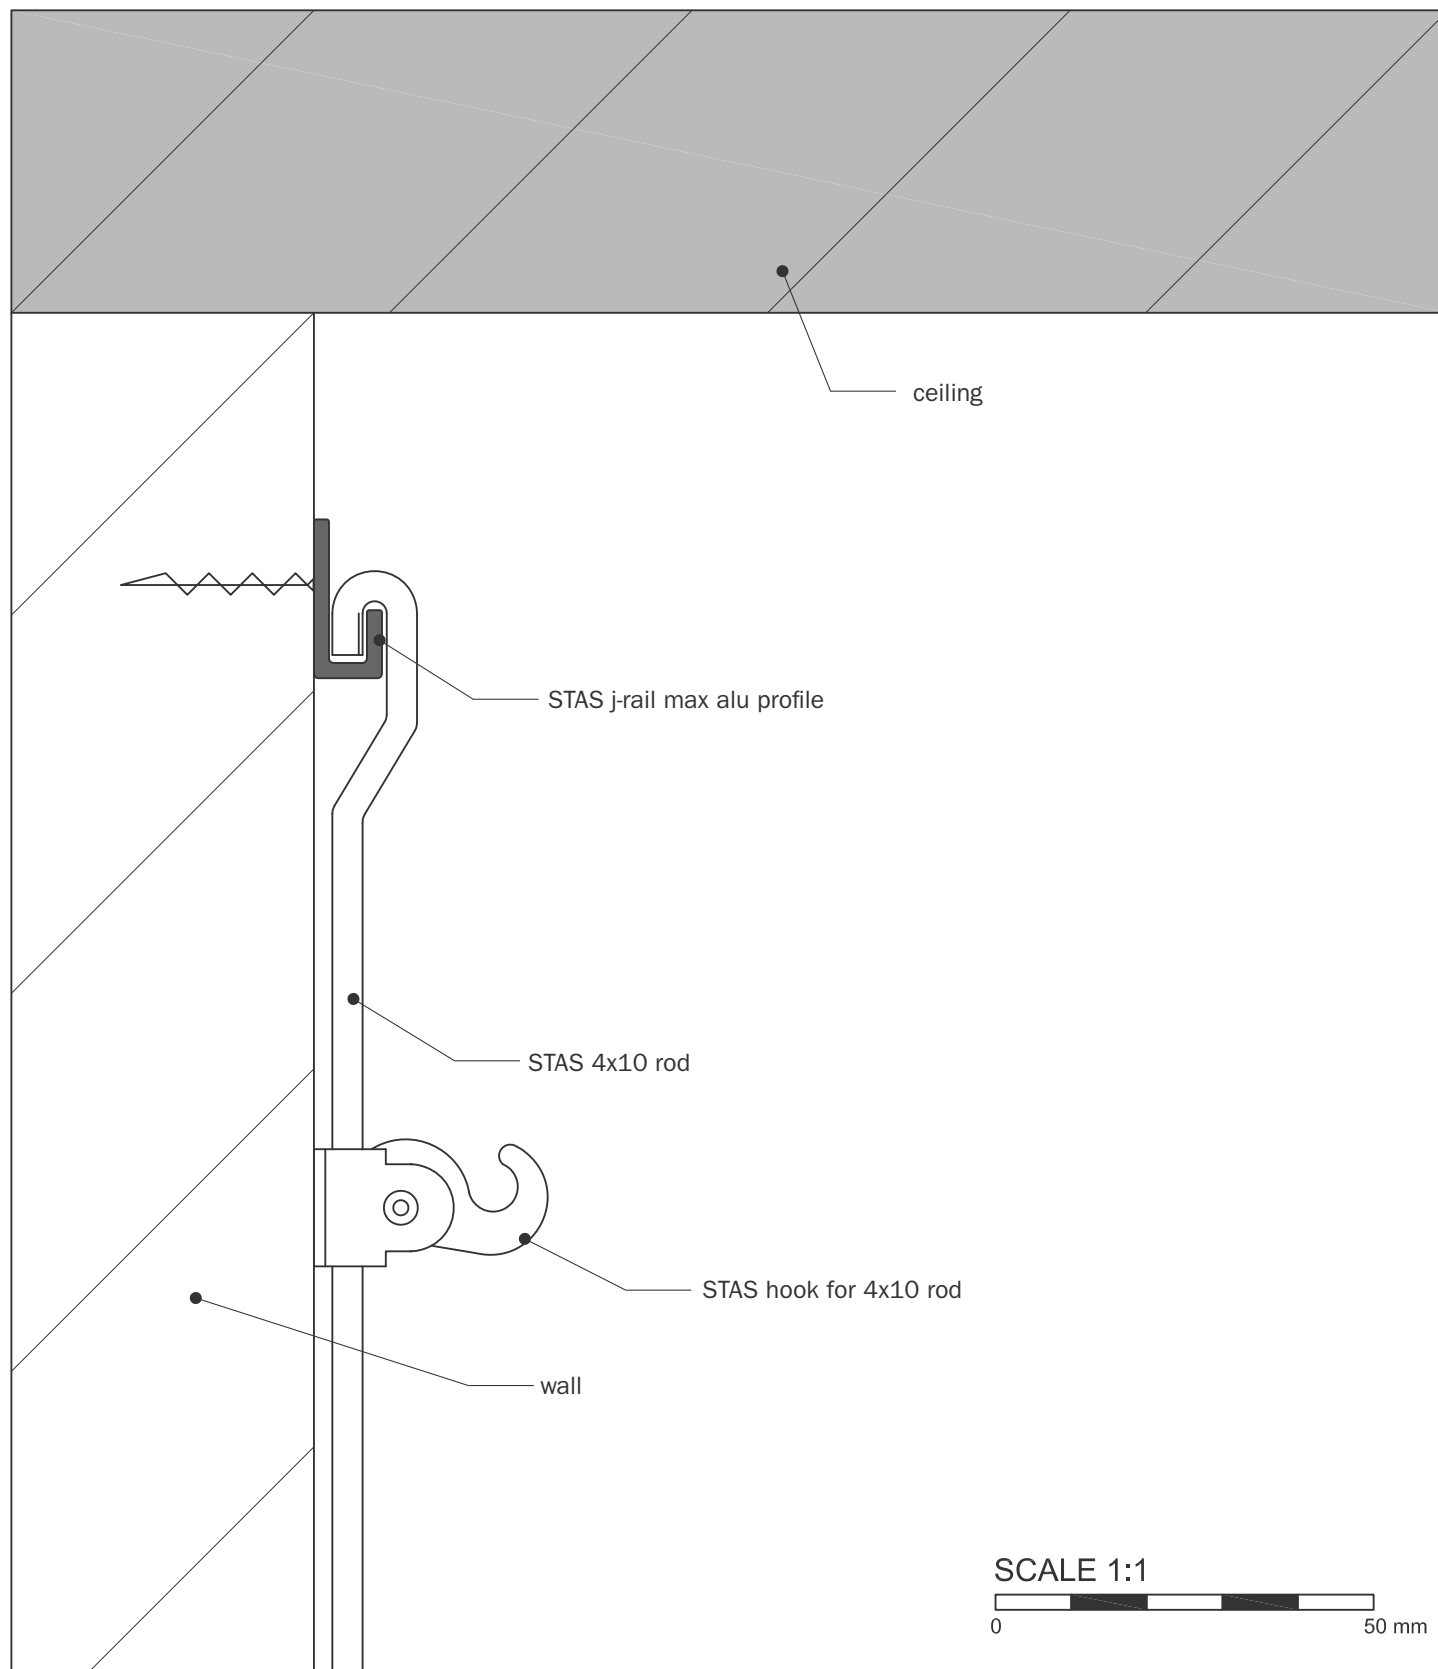

STAS j-rail max picture hanging systems

features:

- aluminium rail
- dimensions 9 x 21 mm
- capable of carrying loads up to 100 kg per meter

options:

- rods are available in various lengths, RAL 9016 (white) or natural aluminium
- standard colour rail; RAL 9010 (white) or anodised aluminium, other colours and finishing on request
- expandable with security hook