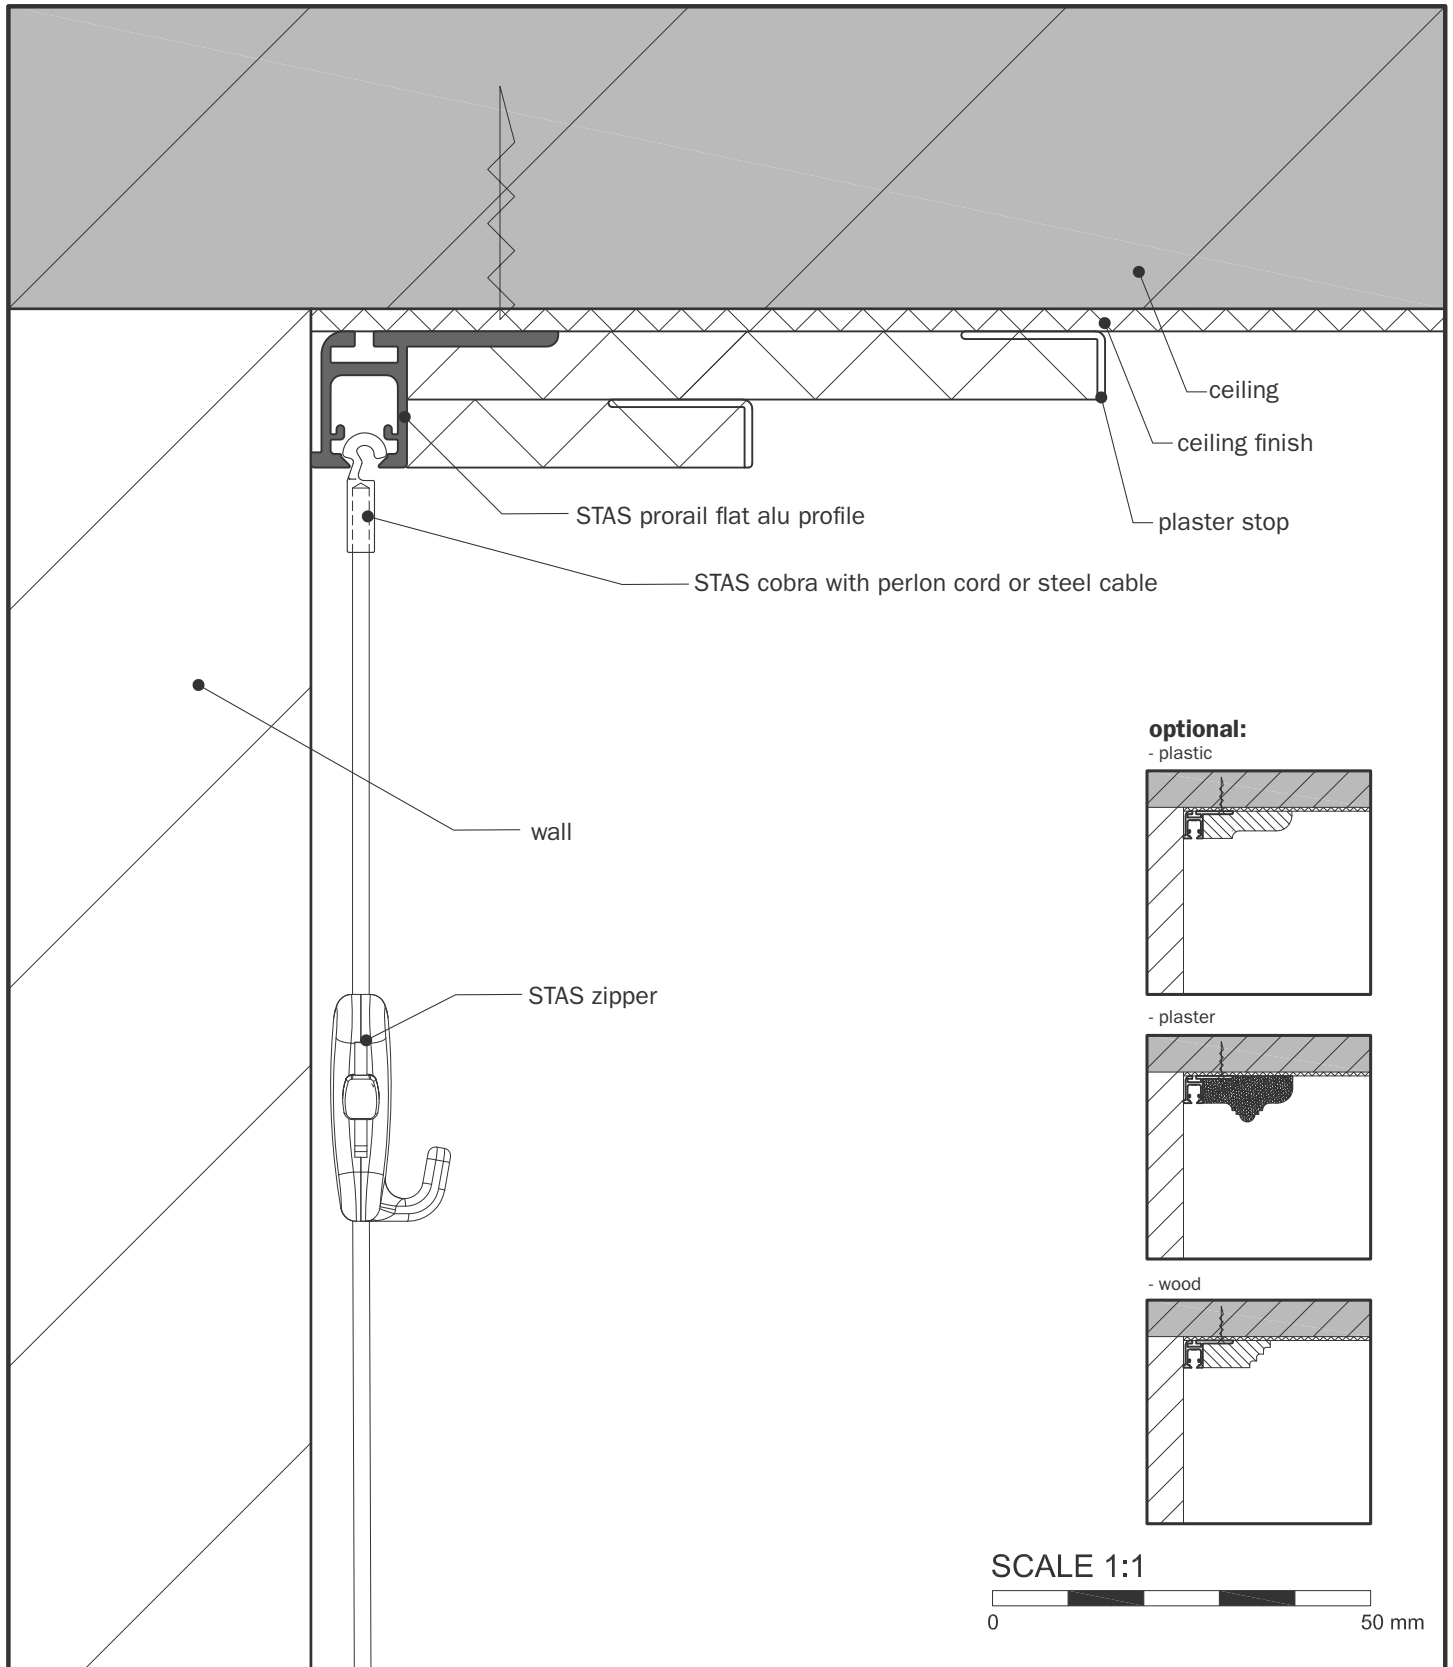

STAS prorail flat picture hanging systems

features:

- aluminium rail
- dimensions 32,7 x 18 mm
- cable of carrying loads up to 45 kg per meter

options:

- rods are available in various lengths, RAL 9016 (white) or natural aluminium
- standard colour rail; RAL 9016 (white) or natural aluminium, other colours and finishing on request