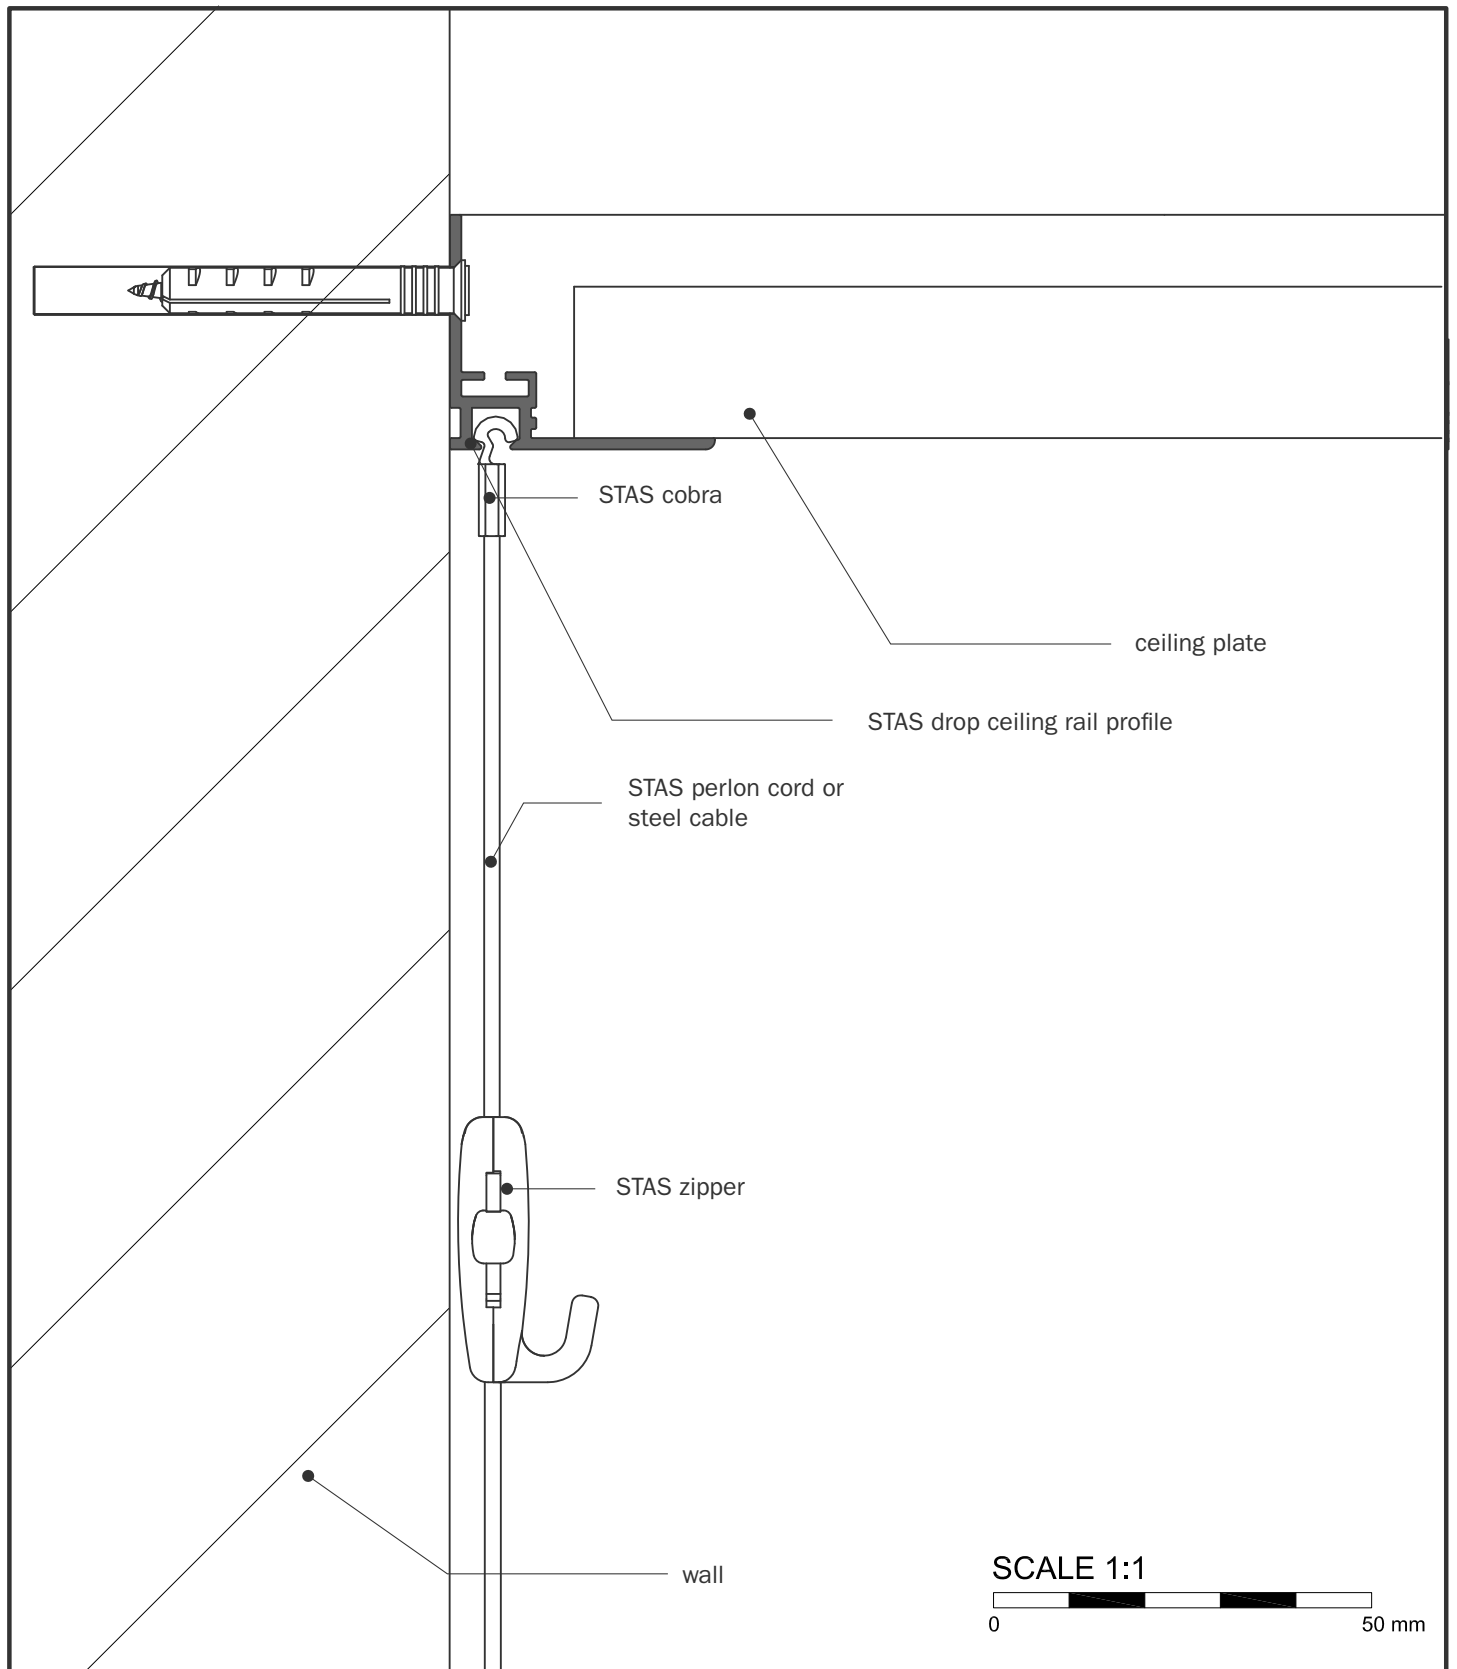

# STAS drop ceiling rail picture hanging systems

#### Features:

- aluminium
- dimensions 31 x 35 mm
- capable of carrying loads up to 25 kg per meter