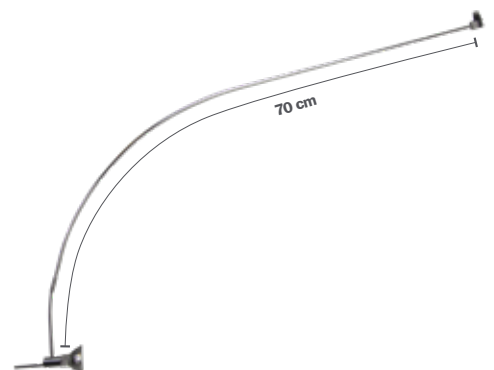

Tips

The bigger the distance between light source and wall, the bigger the artwork that can be illuminated. In other words: choose a large fixture for lighting a large work of art.

Adjusting

All fixtures have a flexible or hinged part with which small adjustments to the beam angle can be made.

1 year warranty applies to all multirail accessories.

STAS multirail fixture classic white
VA10500 50 cm
VA10700 70 cm

STAS multirail fixture classic chrome
VA30500 50 cm
VA30700 70 cm

STAS multirail fixture sirius chrome
VA30365 40 cm
VA30465 50 cm
VA30665 65 cm