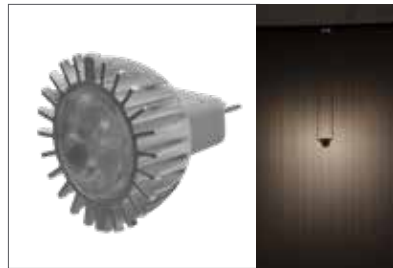

STAS multirail accessories

STAS multirail accessories

spotlights

STAS offers 3 different LED spotlights. Your choice depends on your personal preference in terms of energy efficiency, light colour, warmth radiation and the shape and intensity of the light beam. All spotlights fit on all light fixtures. 1 year warranty applies to all multirail accessories.

STAS LED spot 3.5 W / 27°

Emits a narrow beam of light suitable for small paintings.

	VL10200
Power	3.5 W
Output equivalent	20 W
Max. consumption	3.5 W
Light intensity	200 lm
Infrared radiation	none
Light colour	warm white
Colour temperature	2700 K
Light beam	standard - diffuse
Beam angle	27°
Socket	MR11-GU4.0
Vibrational impact	low
Lifespan	40.000
Energy class	A+

STAS LED spot 3.5 W / 95°

Emits a wide beam of light suitable for large artworks.

	VL10900
Power	3.5 W
Output equivalent	20 W
Max. consumption	3.5 W
Light intensity	200 lm
Infrared radiation	none
Light colour	warm white
Colour temperature	2700 K
Light beam	standard - diffuse
Beam angle	95°
Socket	MR11-GU4.0
Vibrational impact	low
Lifespan	40.000
Energy class	A+

STAS powerLED 4 W matt

The closed housing avoids light spill at the back.

	VL10700
Power	< 4 W
Output equivalent	20 W
Max. consumption	3.4 W
Light intensity	170 lm
Infrared radiation	none
Light colour	neutral white
Colour temperature	3000 K
Light beam	standard - diffuse
Beam angle	30°
Socket	MR11-GU4.0
Vibrational impact	low
Lifespan	20.000
Energy class	A+