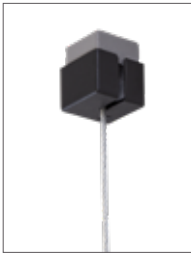

The STAS signtrack can be used with the STAS qubics or with the STAS suspended ceiling hooks (in combination with matching cords) to hang from the ceiling. The STAS signtrack can also be used with our many rail systems in combination with the cords with cobra hook for a wall mounting.

STAS signtrack set 200 cm
PS10200 200 cm

- STAS signtrack top rail 1x
- STAS signtrack bottom rail 1x
- STAS signtrack end cap 4x
- STAS signtrack clamp 18x
- STAS signtrack hook 4x

Parts

STAS signtrack rail
PS29942 42 cm
PS29960 60 cm
PS29100 100 cm
PS29200 200 cm

STAS signtrack hook
HA50200

STAS signtrack clamp
HA30660

STAS signtrack end cap
RD20600

STAS signtrack hanging options

The STAS signtrack can be used with the STAS qubics or with the STAS suspended ceiling hooks (in combination with matching cords) to hang from the ceiling. The STAS sign track can also be used with our many rail systems in combination with the cords with cobra hook for a wall mounting.

For a stone or concrete ceiling

STAS qubic or qubic pro with perlon cord or steel cable with glider.

STAS qubic
TCS1000

STAS qubic pro
TCS1010

**STAS perlon
cord with
glider**

**STAS steelcable
with glider**