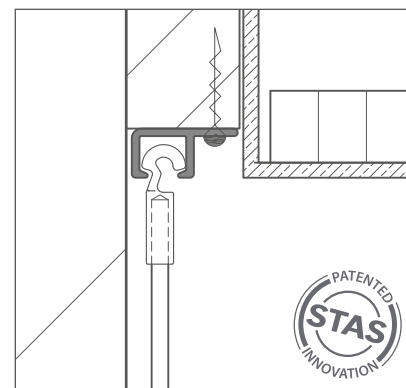

Article nr. Description

RP10115	150 cm u-rail white
RP10120	200 cm u-rail white
RP10130	300 cm u-rail white
RP30115	150 cm u-rail alu
RP30120	200 cm u-rail alu
RP30130	300 cm u-rail alu
RP20115	150 cm u-rail black
RP20120	200 cm u-rail black
RP20130	300 cm u-rail black (8 holes per m²)